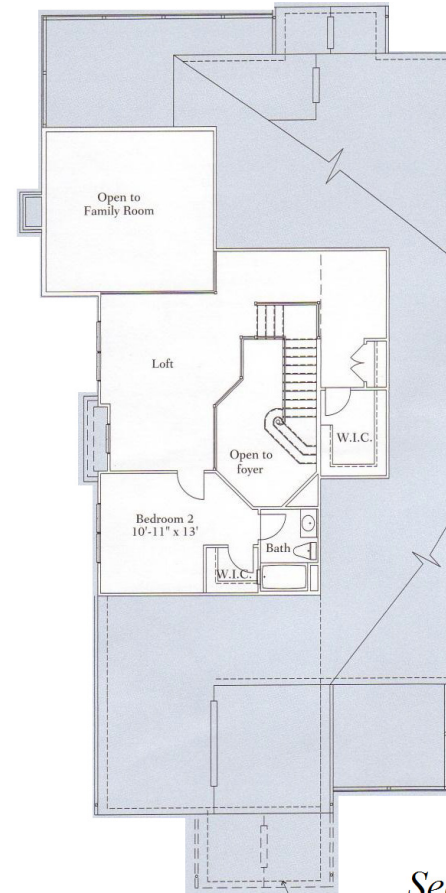

**THE VILLAS**  
AT PLEASANT VALLEY COUNTRY CLUB

*A John Burns Community*

- Attached Villa
- Two Story Foyer
- Formal Living Room
- Formal Dining Room
- First Floor Master Suite
- Approximately 3,090 sq. ft

*Doral II*

*First Floor*

*Second Floor*