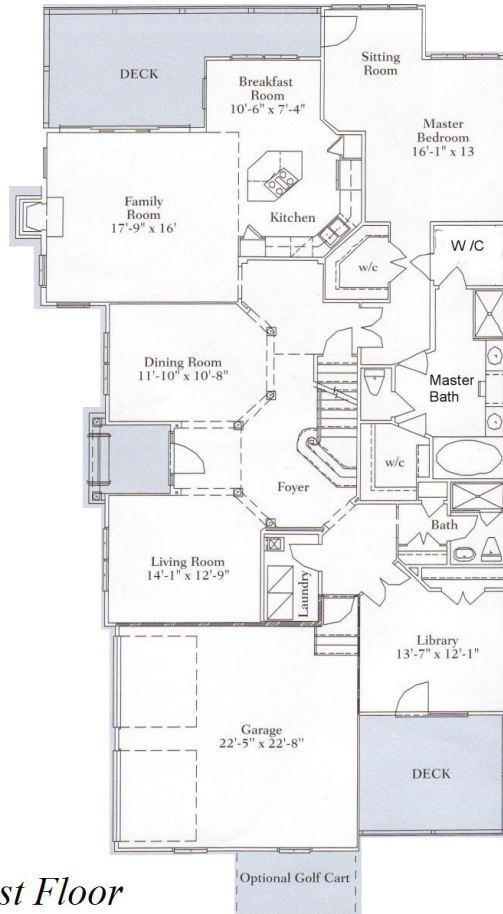

**THE VILLAS**  
AT PLEASANT VALLEY COUNTRY CLUB

*A John Burns Community*

- Attached Villa
- Two Story Foyer
- Formal Living Room
- Formal Dining Room
- First Floor Master Suite
- Approximately 3,090 sq. ft

*Doral II*

*First Floor*

*Second Floor*