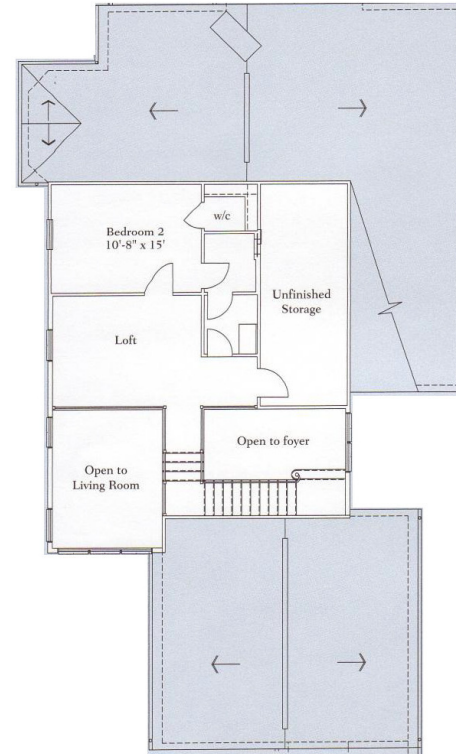

*Baltusrol II*

- Detached Villa
- Two story foyer
- Formal Living Room and Dining Room
- Open Loft to Living Room
- First Floor Master Suite
- Approximately 2,560 sq. ft

*First Floor*

*Second Floor*