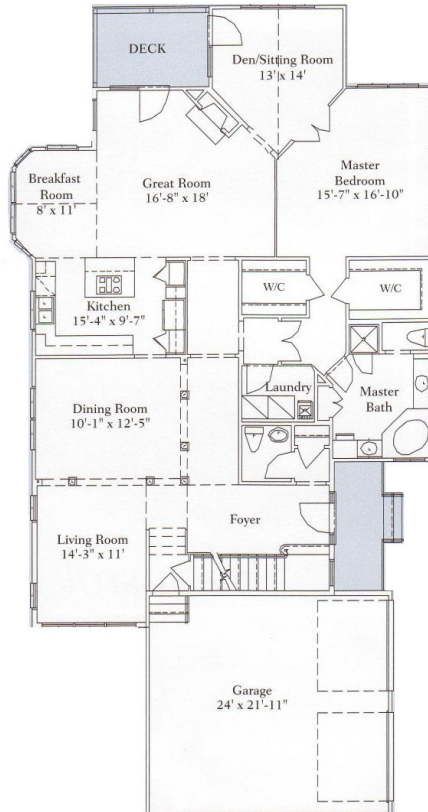

*Baltusrol II*

- Detached Villa
- Two story foyer
- Formal Living Room and Dining Room
- Open Loft to Living Room
- First Floor Master Suite
- Approximately 2,560 sq. ft

*First Floor*

*Second Floor*