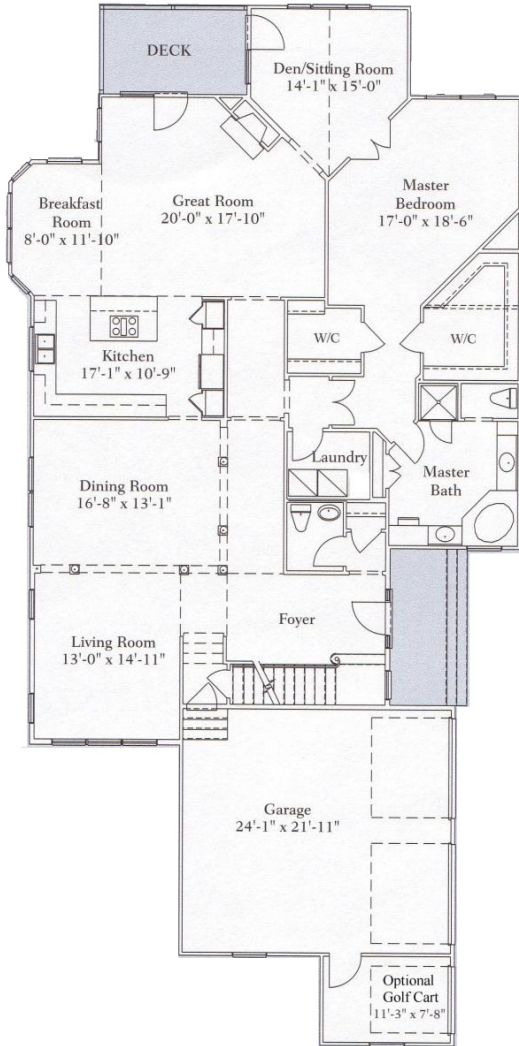

*Baltusrol*

- Detached Villa
- Formal Living Room and Dining Room
- Open Loft to Living Room
- First Floor Master Suite
- Anprxomiatly 2.994 sa. ft

*First Floor*

*Second Floor*