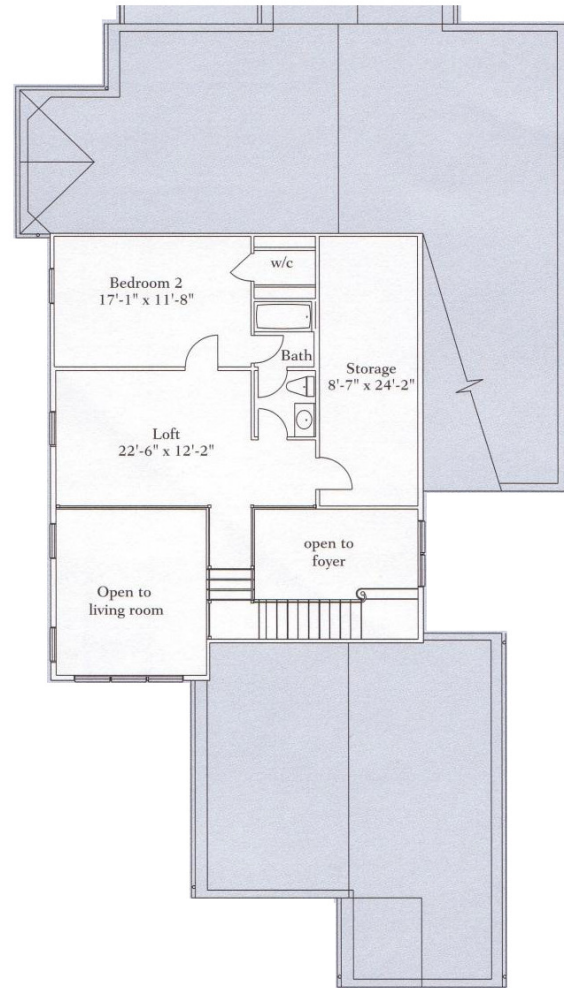

*Baltusrol*

- Detached Villa
- Formal Living Room and Dining Room
- Open Loft to Living Room
- First Floor Master Suite
- Anprxomiatly 2.994 sa. ft

*First Floor*

*Second Floor*